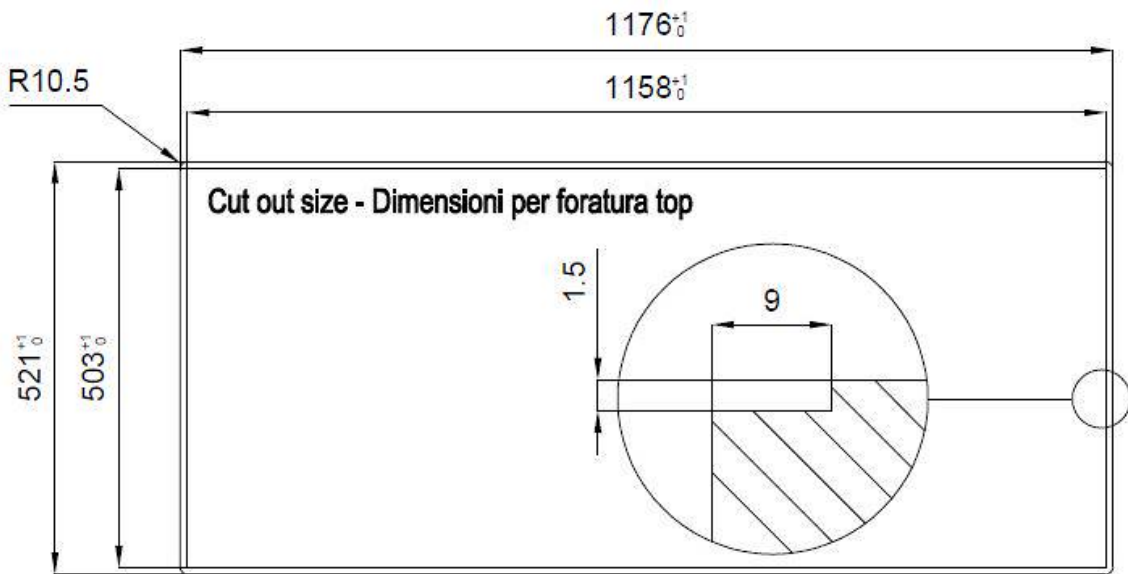

Lavello MILANELLO cod. 1043/05*