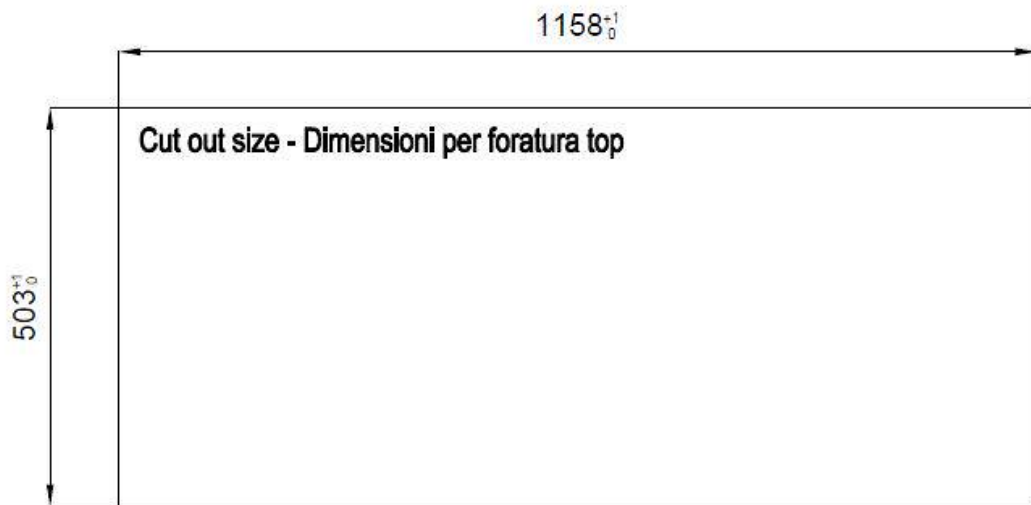

Lavello MILANELLO cod. 1043/05*