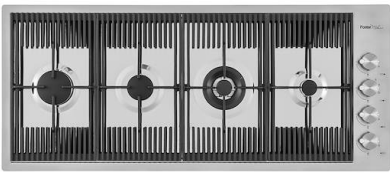

RECOMMENDED PAIRINGS

MILANO 4 BRULEURS
G681 F00