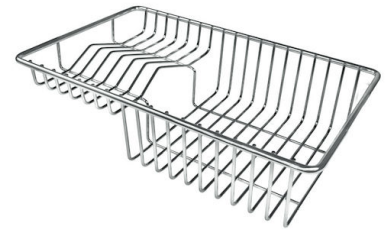

The Foster Milano sink has an ingenious design that makes it simple to use a large set of optional accessories. On the topmost supporting step, the innovative Black grids slide, creating a large and practical surface to rinse food and crockery. The second step is meant to support and allow the sliding of a complete combination of accessories, which make some operations practical and safe: rinse, drain, slice, grate... everything can be done inside the sink. The third supporting step is on the bottom of the bowl. On this step one can rest the Black grids, making it possible to rinse foodstuffs without their coming in contact with the bottom of the sink, which may be dirty.

Perimetral overflow

The overflow is always a security on the Foster sinks that prevents the overflow of water in case of oversights. The perimeter drain solution improves aesthetics thanks to its square and essential shape.

TECHNICAL DATA

Lavello MILANELLO cod. 1043/05*

GALLERY

EQUIPMENT

GRILLE NOIRE POUR EVIERS RIVA
A100 E02

VIDAGE FADE PUSH INOX
A407 A16

OPTIONAL ACCESSORIES

CUVETTE PERFOREE INOX
A154 F00

* only in combination with the accessory
A644 F04

**CUVETTE PERFOREE POUR EVIERS
RIVA**

A156 F00

GRILLE POR.ASSIETTES INOX
mm214x379

A100 C03

* only in combination with the accessory
A644 A01

GRILLE PORTE-ASSIETTES INOX
25x35